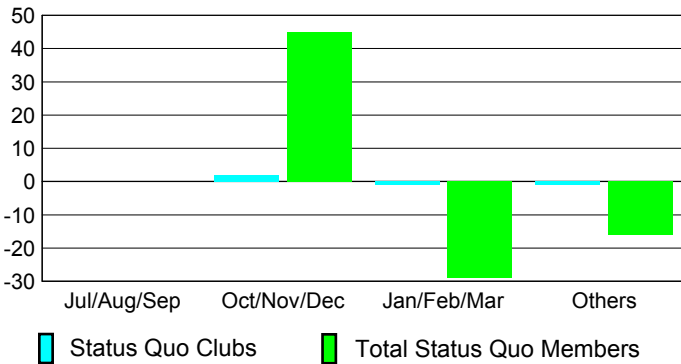

GMT: **Ricardo Shoiti Komatsu**

Location: **BRAZIL**

GMT CA: **3**

CLUBS

Month	New Club Goal	Actual New Clubs	Actual Dropped Clubs	Gain/Loss of Clubs
2012-2013				
Jul/Aug/Sep		0	0	0
Oct/Nov/Dec		0	2	-2
Jan/Feb/Mar		1	-1	2
Apr/May/June		4	2	2
Totals		5	3	2

MEMBERSHIP

Month	Net Memb Goal	Actual New Memb	Actual Dropped Memb	Gain/Loss of Memb
2012-2013				
Jul/Aug/Sep		13	24	-11
Oct/Nov/Dec		28	69	-41
Jan/Feb/Mar		41	29	12
Apr/May/June		181	88	93
Totals		263	210	53

Club Results 2012-2013
Goal, New, Dropped, Gain/Loss

Membership Results 2012-2013
Goal, New, Dropped, Gain/Loss

YTD Status Quo Clubs 2012-2013
Status Quo Clubs Compared to Status Quo Members

Gender Comparison 2012-2013