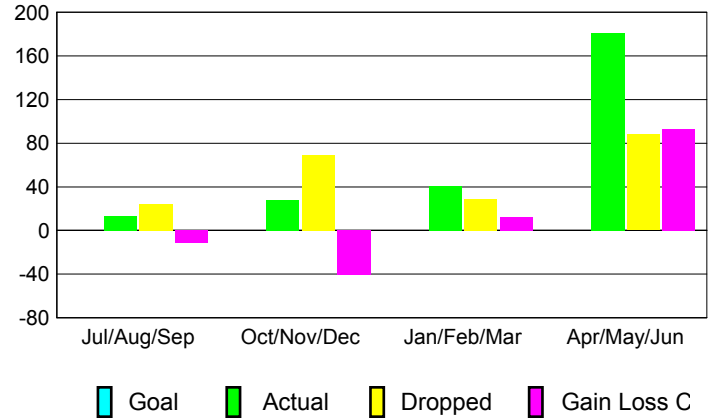

GMT: **Ricardo Shoiti Komatsu**

Location: **BRAZIL**

GMT CA: **3**

CLUBS

Month	New Club Goal	Actual New Clubs	Actual Dropped Clubs	Gain/Loss of Clubs
2012-2013				
Jul/Aug/Sep		0	0	0
Oct/Nov/Dec		0	2	-2
Jan/Feb/Mar		1	-1	2
Apr/May/June		4	2	2
Totals		5	3	2

MEMBERSHIP

Month	Net Memb Goal	Actual New Memb	Actual Dropped Memb	Gain/Loss of Memb
2012-2013				
Jul/Aug/Sep		13	24	-11
Oct/Nov/Dec		28	69	-41
Jan/Feb/Mar		41	29	12
Apr/May/June		181	88	93
Totals		263	210	53

Club Results 2012-2013
Goal, New, Dropped, Gain/Loss

Membership Results 2012-2013
Goal, New, Dropped, Gain/Loss

YTD Status Quo Clubs 2012-2013
Status Quo Clubs Compared to Status Quo Members

Gender Comparison 2012-2013