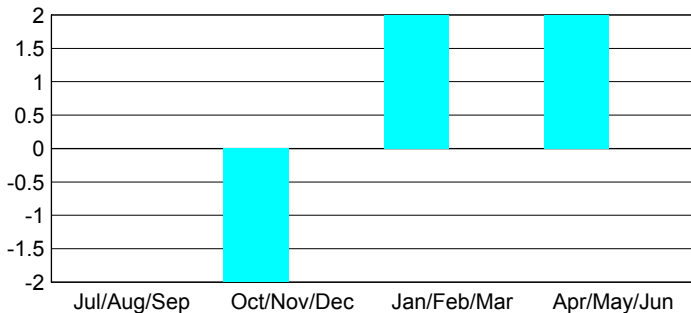

MEMBERSHIP

Month	Net Memb Goal	Actual New Memb	Actual Dropped Memb	Gain/Loss of Memb
2012-2013				
Jul/Aug/Sep		13	24	-11
Oct/Nov/Dec		28	69	-41
Jan/Feb/Mar		41	29	12
Apr/May/June		181	88	93
Totals		263	210	53

Club Results 2012-2013
Goal, New, Dropped, Gain/Loss

Membership Results 2012-2013
Goal, New, Dropped, Gain/Loss

YTD Status Quo Clubs 2012-2013
Status Quo Clubs Compared to Status Quo Members

Gender Comparison 2012-2013

Club Gain/Loss 2012-2013

Membership Gain/Loss 2012-2013