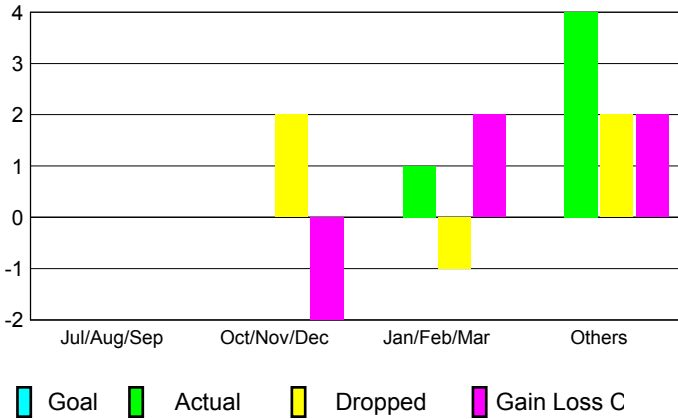

GMT: **Ricardo Shoiti Komatsu**

Location: **BRAZIL**

GMT CA: **3**

CLUBS

Month	New Club Goal	Actual New Clubs	Actual Dropped Clubs	Gain/Loss of Clubs
2012-2013				
Jul/Aug/Sep		0	0	0
Oct/Nov/Dec		0	2	-2
Jan/Feb/Mar		1	-1	2
Apr/May/June		4	2	2
Totals		5	3	2

MEMBERSHIP

Month	Net Memb Goal	Actual New Memb	Actual Dropped Memb	Gain/Loss of Memb
2012-2013				
Jul/Aug/Sep		13	24	-11
Oct/Nov/Dec		28	69	-41
Jan/Feb/Mar		41	29	12
Apr/May/June		181	88	93
Totals		263	210	53

Club Results 2012-2013
Goal, New, Dropped, Gain/Loss

Membership Results 2012-2013
Goal, New, Dropped, Gain/Loss

YTD Status Quo Clubs 2012-2013
Status Quo Clubs Compared to Status Quo Members

Gender Comparison 2012-2013