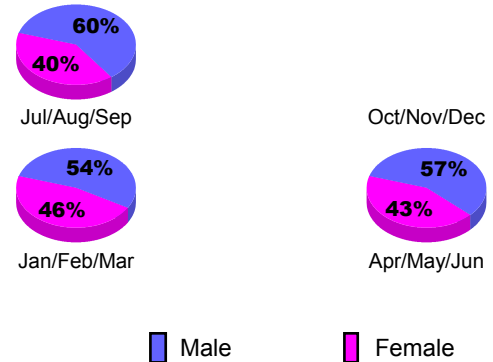

MEMBERSHIP

Month	Net Memb Goal	Actual New Memb	Actual Dropped Memb	Gain/Loss of Memb
2012-2013				
Jul/Aug/Sep		13	24	-11
Oct/Nov/Dec		28	69	-41
Jan/Feb/Mar		41	29	12
Apr/May/June		181	88	93
Totals		263	210	53

Club Results 2012-2013
Goal, New, Dropped, Gain/Loss

Membership Results 2012-2013
Goal, New, Dropped, Gain/Loss

YTD Status Quo Clubs 2012-2013
Status Quo Clubs Compared to Status Quo Members

Gender Comparison 2012-2013